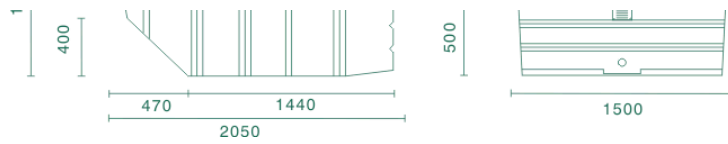

Nominal Capacity - daily : 20 visits (average)
 - annual : 8000 visits

SPECIFICATIONS: CM10

The Clivus CM10 is ideal for domestic applications, especially where two pedestals are required.

Nominal Capacity - daily : 25 visits (average)
 - annual : 10000 visits

SPECIFICATIONS: CM14

The Clivus CM14 is ideal for larger households and small public facilities. The CM 14 has the lowest profile of all the CM models when partially buried.

Nominal Capacity - daily : 38 visits (average)
 - annual : 14000 visits