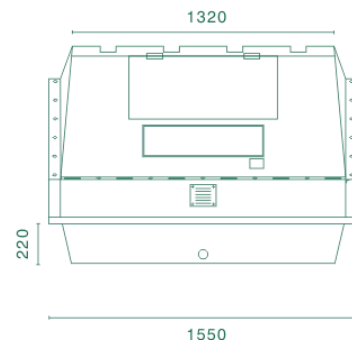

Nominal Capacity - daily : 20 visits (average)
 - annual : 8000 visits

SPECIFICATIONS: CM10

The Clivus CM10 is ideal for domestic applications, especially where two pedestals are required.

Nominal Capacity - daily : 25 visits (average)
 - annual : 10000 visits

SPECIFICATIONS: CM14

The Clivus CM14 is ideal for larger households and small public facilities. The CM 14 has the lowest profile of all the CM models when partially buried.

Nominal Capacity - daily : 38 visits (average)
 - annual : 14000 visits