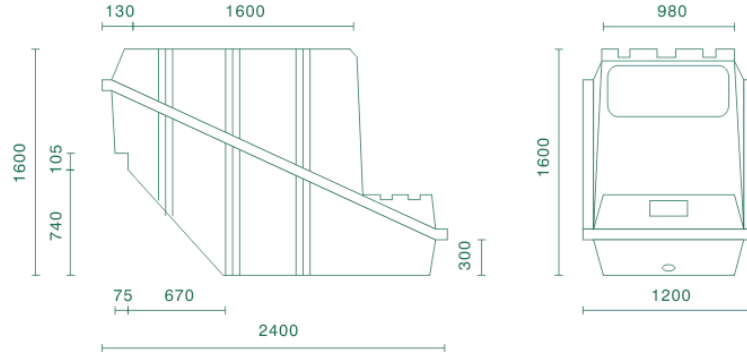

Nominal Capacity - daily : 20 visits (average)
 - annual : 8000 visits

SPECIFICATIONS: CM10

The Clivus CM10 is ideal for domestic applications, especially where two pedestals are required.

Nominal Capacity - daily : 25 visits (average)
 - annual : 10000 visits

SPECIFICATIONS: CM14

The Clivus CM14 is ideal for larger households and small public facilities. The CM 14 has the lowest profile of all the CM models when partially buried.

Nominal Capacity - daily : 38 visits (average)
 - annual : 14000 visits

SPECIFICATIONS: CM20

The Clivus CM20 is ideal for large houses or small public facilities.

Nominal Capacity - daily : **55 visits** (average)
 - annual : **20000 visits**

SPECIFICATIONS: CM40 & CM60

Please contact Clivus Multrum for details on these large commercial units.