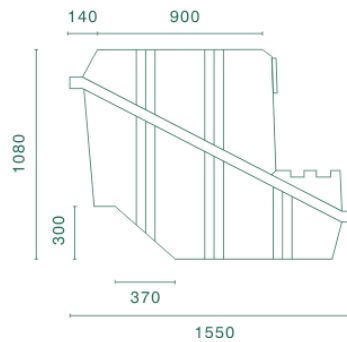

Nominal Capacity - daily : 20 visits (average)
 - annual : 8000 visits

SPECIFICATIONS: CM10

The Clivus CM10 is ideal for domestic applications, especially where two pedestals are required.

Nominal Capacity - daily : 25 visits (average)
 - annual : 10000 visits

SPECIFICATIONS: CM14

The Clivus CM14 is ideal for larger households and small public facilities. The CM 14 has the lowest profile of all the CM models when partially buried.

Nominal Capacity - daily : 38 visits (average)
 - annual : 14000 visits