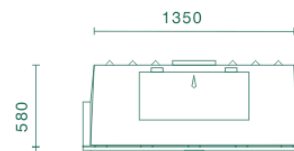

Nominal Capacity - daily : 20 visits (average)
 - annual : 8000 visits

SPECIFICATIONS: CM10

The Clivus CM10 is ideal for domestic applications, especially where two pedestals are required.

Nominal Capacity - daily : 25 visits (average)
 - annual : 10000 visits

SPECIFICATIONS: CM14

The Clivus CM14 is ideal for larger households and small public facilities. The CM 14 has the lowest profile of all the CM models when partially buried.

Nominal Capacity - daily : 38 visits (average)
 - annual : 14000 visits