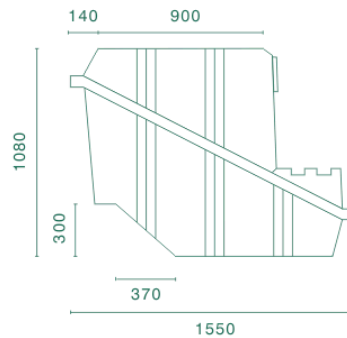

Nominal Capacity - daily : 20 visits (average)
 - annual : 8000 visits

SPECIFICATIONS: CM10

The Clivus CM10 is ideal for domestic applications, especially where two pedestals are required.

Nominal Capacity - daily : 25 visits (average)
 - annual : 10000 visits

SPECIFICATIONS: CM14

The Clivus CM14 is ideal for larger households and small public facilities. The CM 14 has the lowest profile of all the CM models when partially buried.

Nominal Capacity - daily : 38 visits (average)
 - annual : 14000 visits