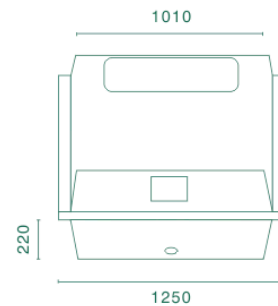

Nominal Capacity - daily : 20 visits (average)
 - annual : 8000 visits

SPECIFICATIONS: CM10

The Clivus CM10 is ideal for domestic applications, especially where two pedestals are required.

Nominal Capacity - daily : 25 visits (average)
 - annual : 10000 visits